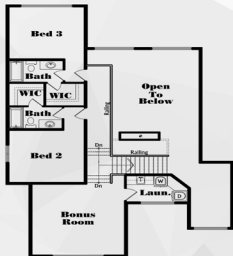

WINDSOR

TOTAL: 3147 SQ.FT.

MAIN FLOOR PLAN: 2135 SQ.FT.

SECOND FLOOR PLAN: 1012 SQ.FT.